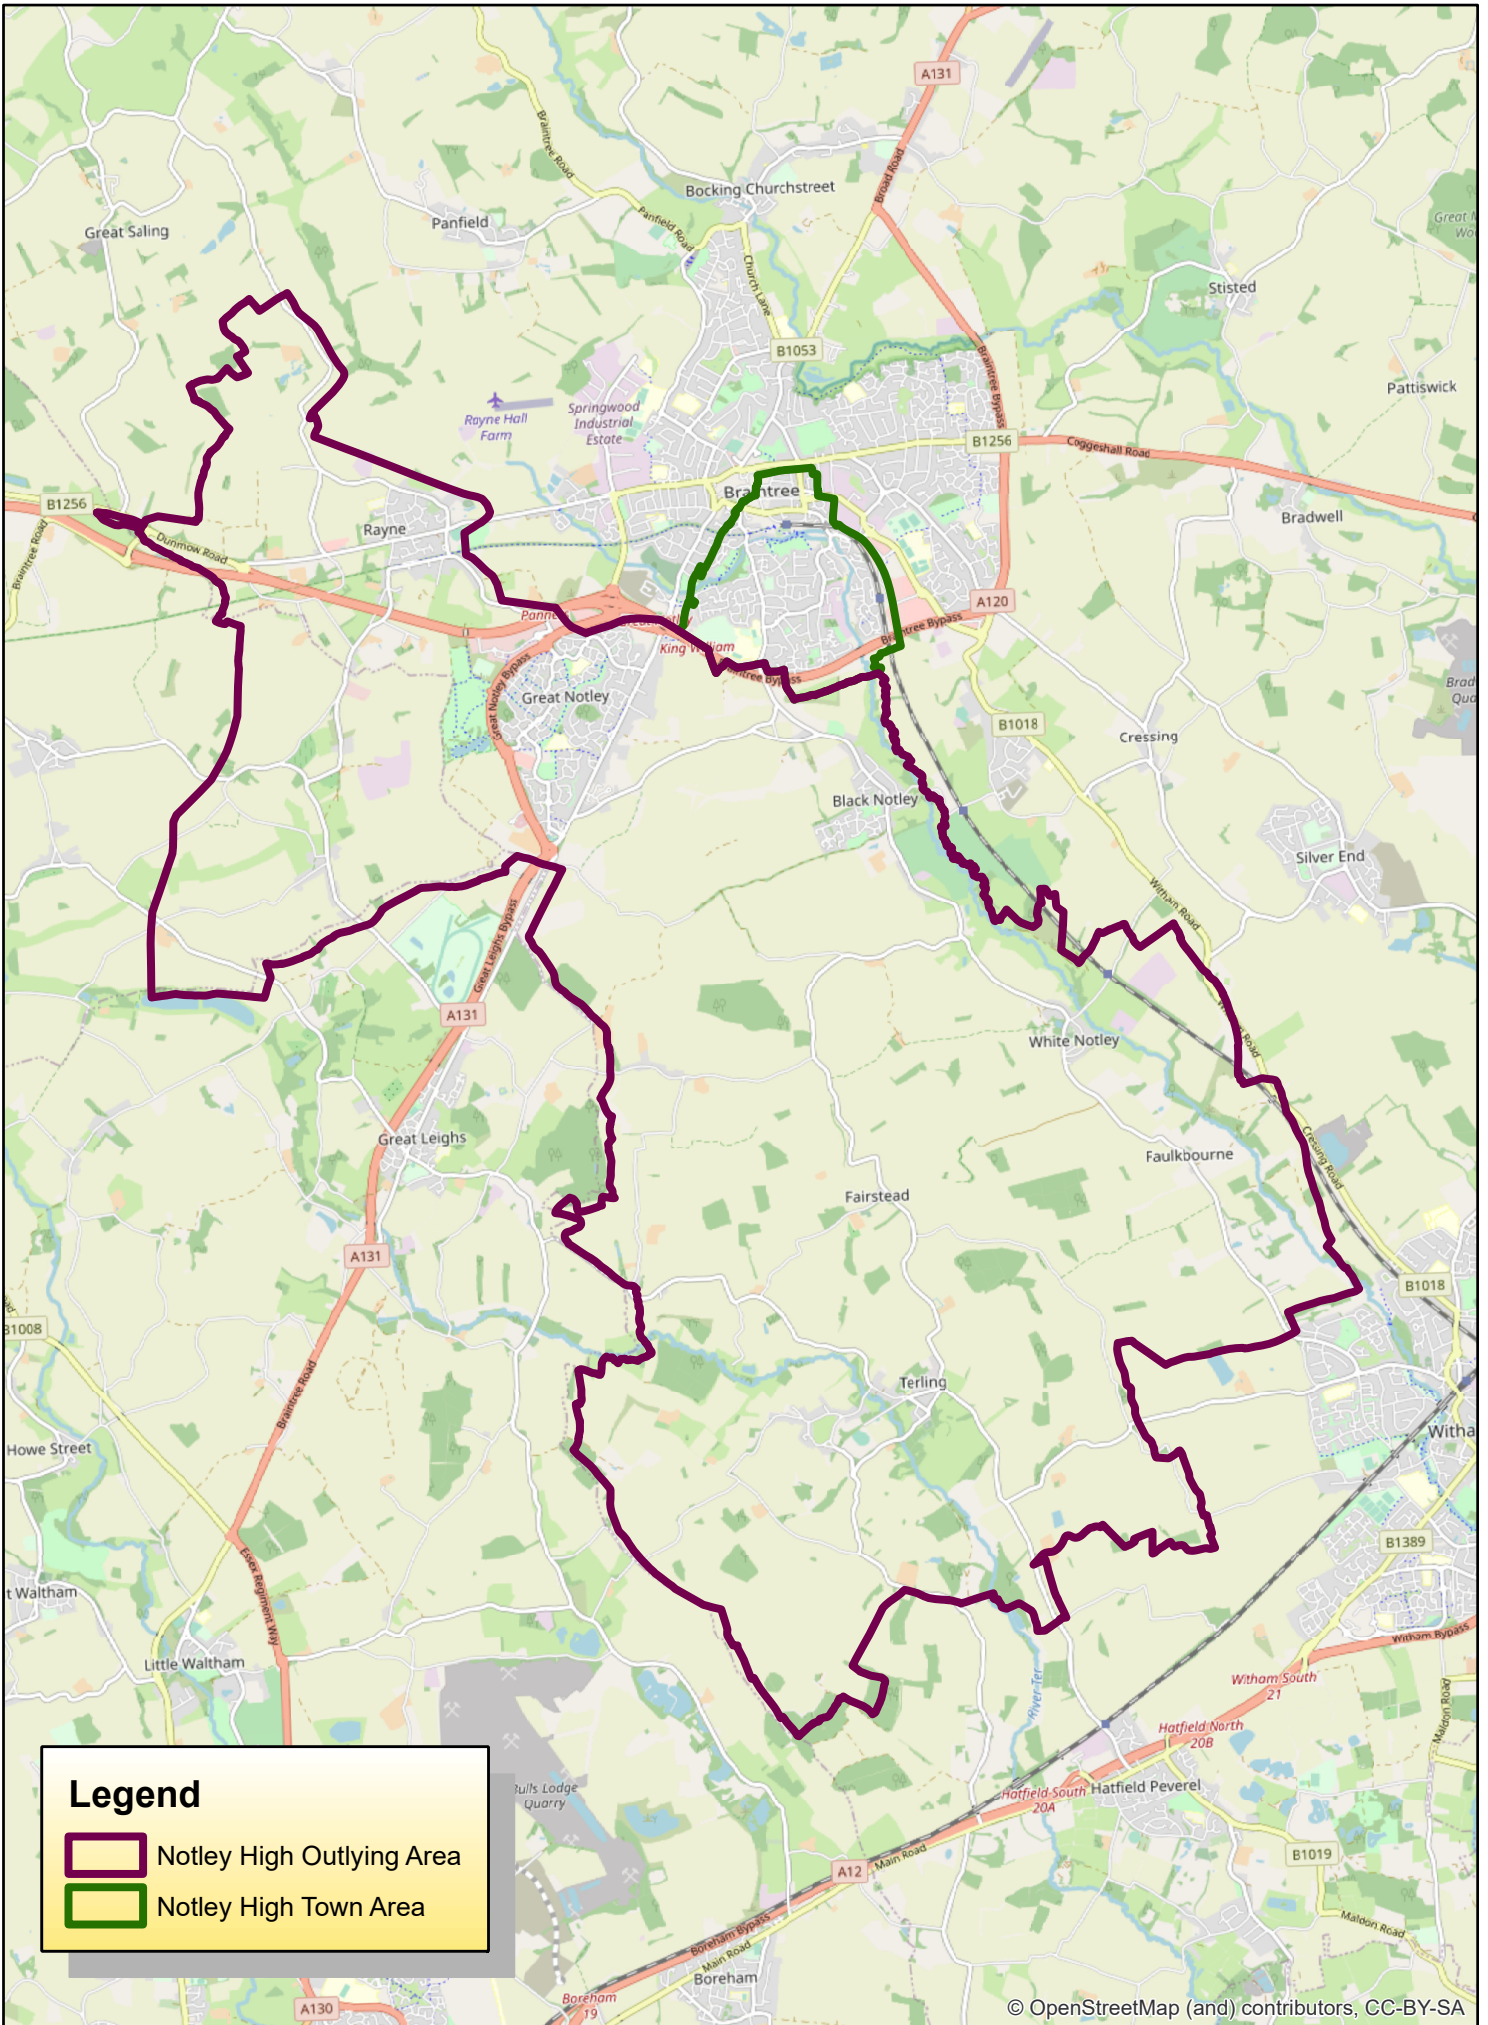

Notley High School Priority Admission Areas

Legend

-  Notley High Outlying Area
-  Notley High Town Area

0 0.375 0.75 1.5 2.25 Miles

© OpenStreetMap (and) contributors, CC-BY-SA